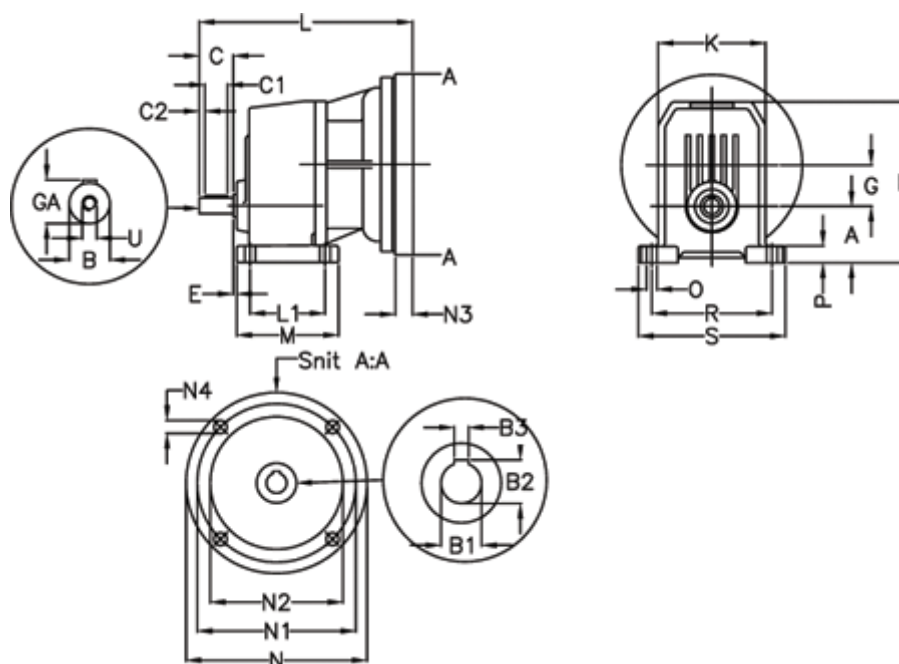

Article number: 40550300581235

Description: Single Stage Helical Gear
S 301-5,8-P90B5

Measures

A = 60	E = 20.5	M = 125.0	R = 160
B = 24	F = 8x7x40	N = 200	S = 190
B1 = 24	G = 51.8	N1 = 165	U = M8
B2 = 27.3	GA = 27.0	N2 = 130	
B3 = 8	H = 183.0	N3 = -	
C = 50	K = 130	N4 = M10x12	
C1 = 40	L = 252	O = 11	
C2 = 5	L1 = 90.0	P = 20.0	